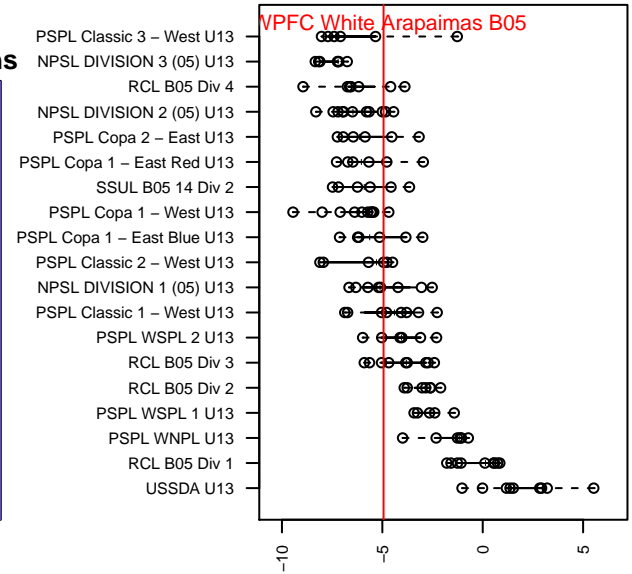

**attack and defense rating
relative to others at age
and all opponents in last 13 months**