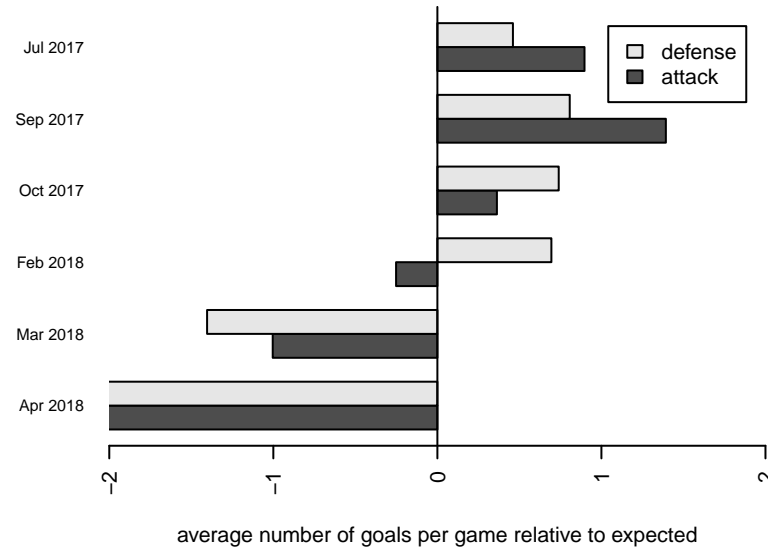

Performance relative to 13 month average