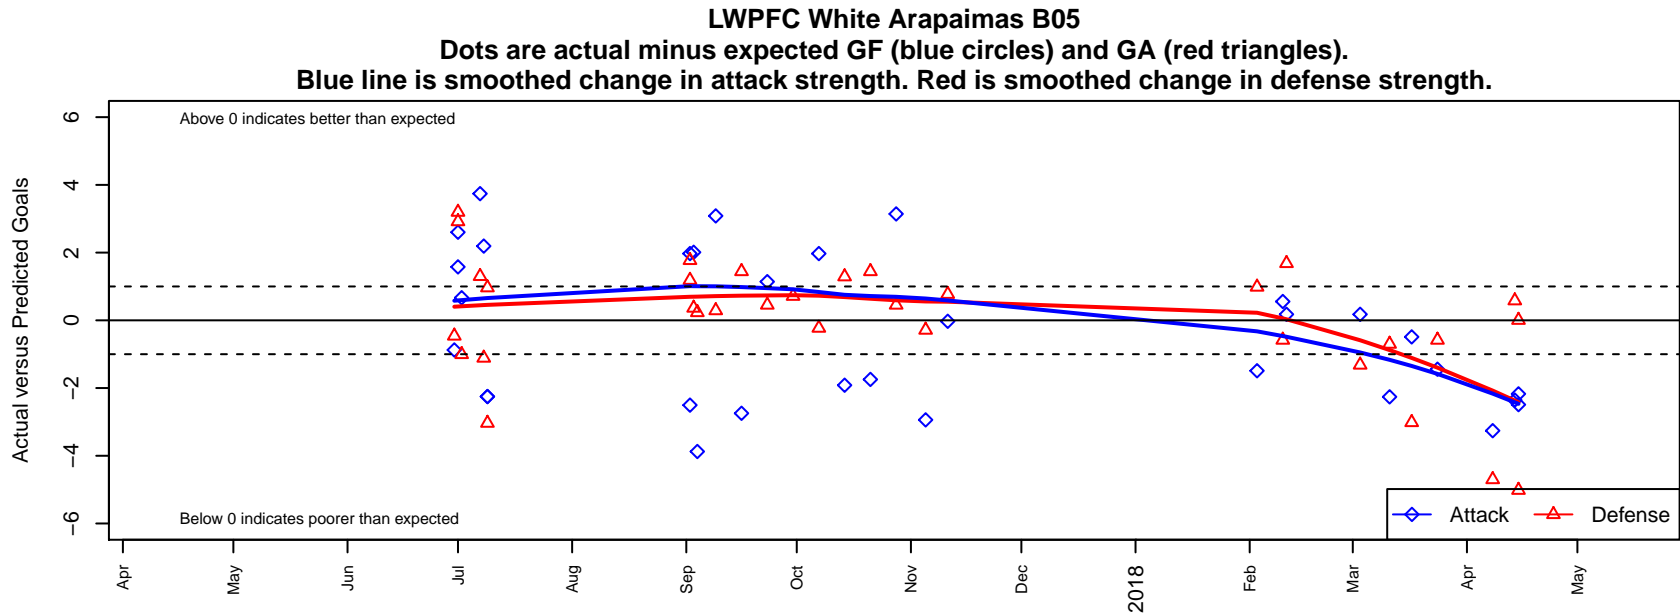

LWPFC White Arapaimas B05

Lake WA Premier FC

Redmond, WA

B05 total strength=795

attack=1.64 defense=0.59

fall league = PSPL Classic 2 – West U13

spr league = Spr PSPL – '05 Classic 1 – West I

alt names used:

2017 Labor Day Cup BU13 Silver

2017 PSPL Classic 2 – West U13

2017 Spr PSPL – '05 Classic 1 – West U13

2017 WA Cup U13 Silver U13

**attack and defense variance (black dot)
relative to other teams
and top 10 in region**