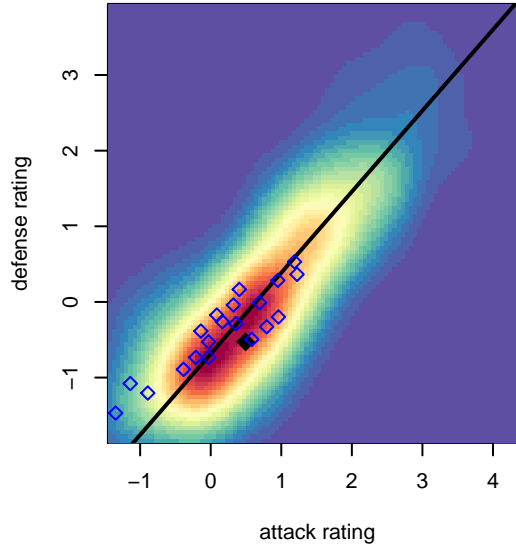

**attack and defense rating
relative to others at age
and all opponents in last 13 months**