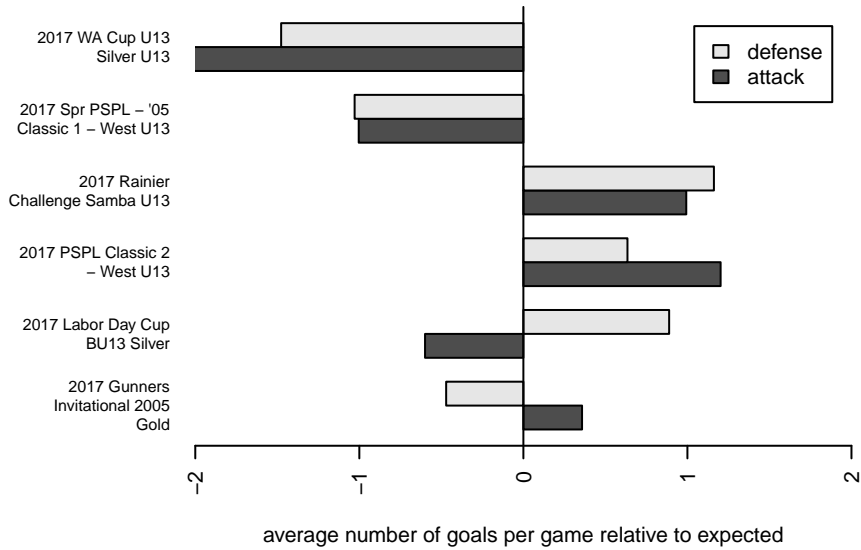

Performance relative to 13 month average