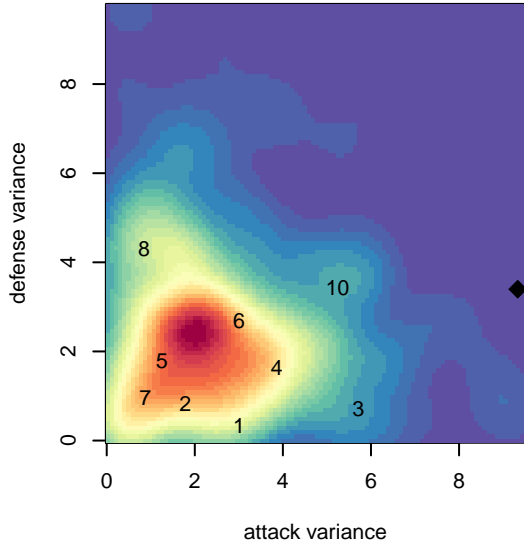

2017 Labor Day Cup BU13 Silver

2017 PSPL Classic 2 – West U13

2017 Spr PSPL – '05 Classic 1 – West U13

2017 WA Cup U13 Silver U13

**attack and defense variance (black dot)
relative to other teams
and top 10 in region**